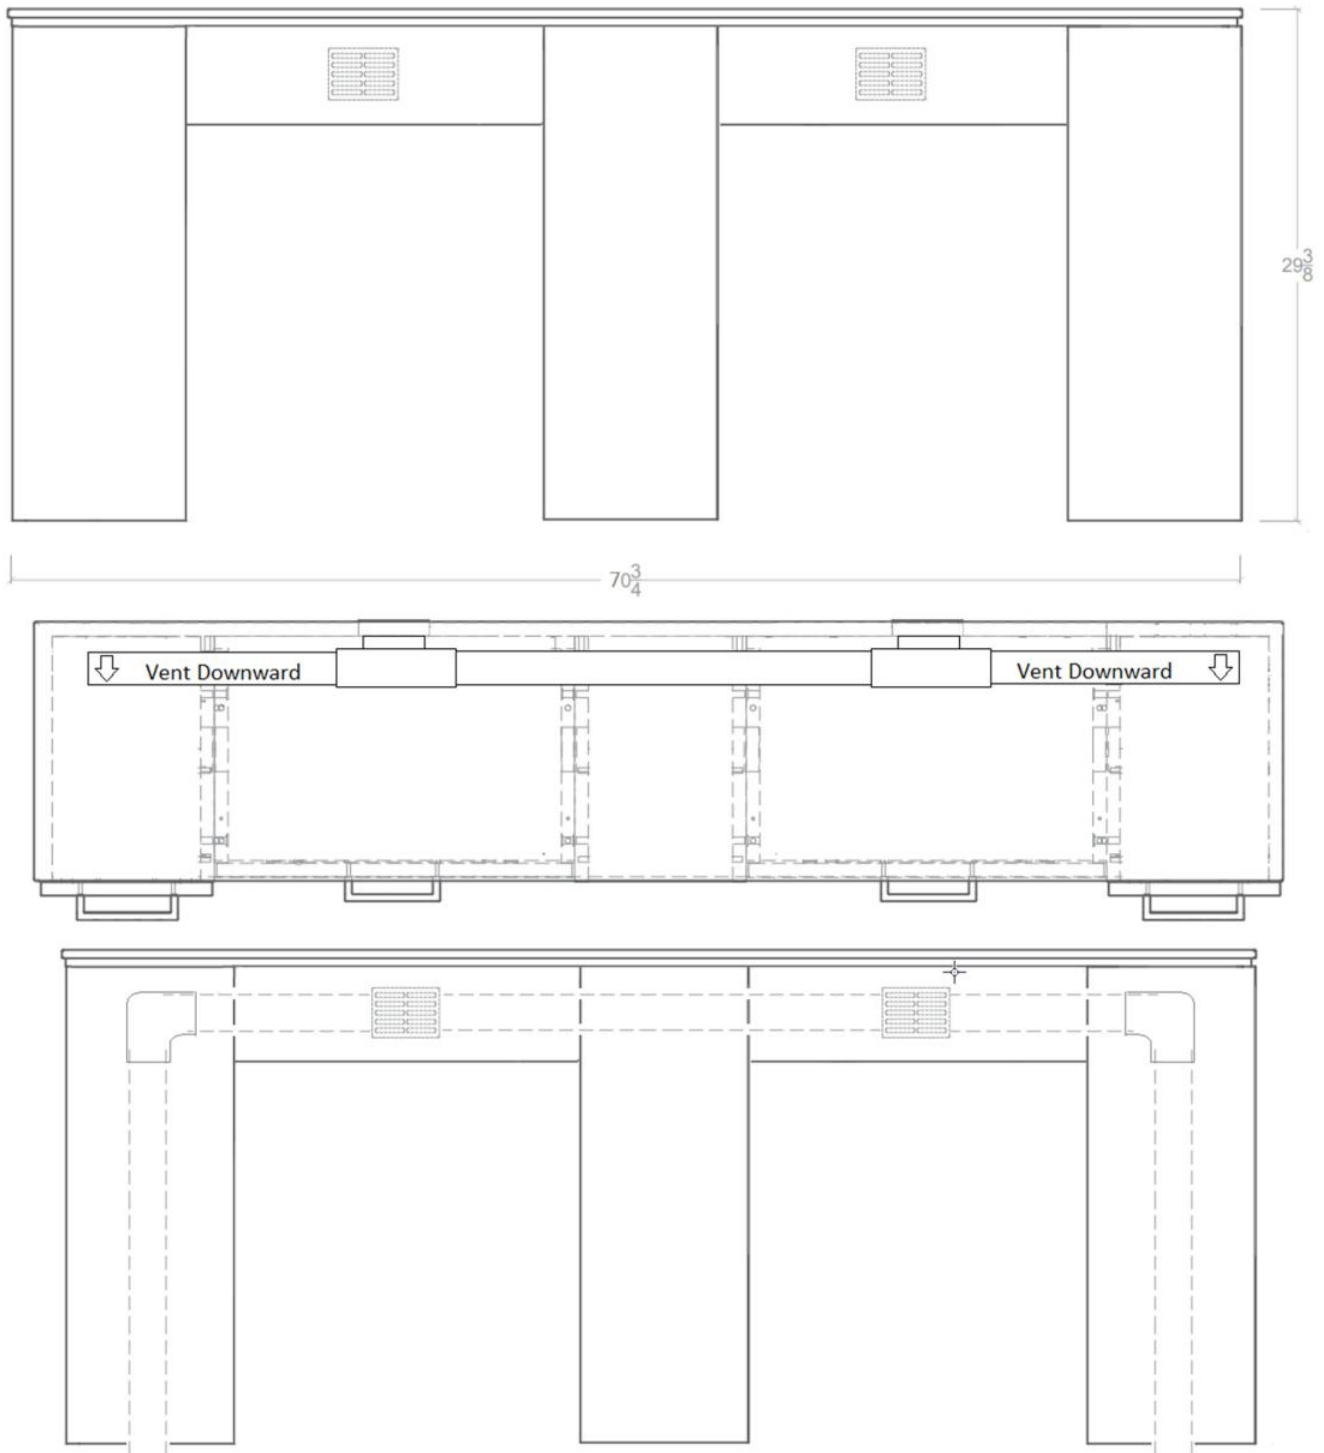

Taylor 2 NS230 Downward Vent Configuration